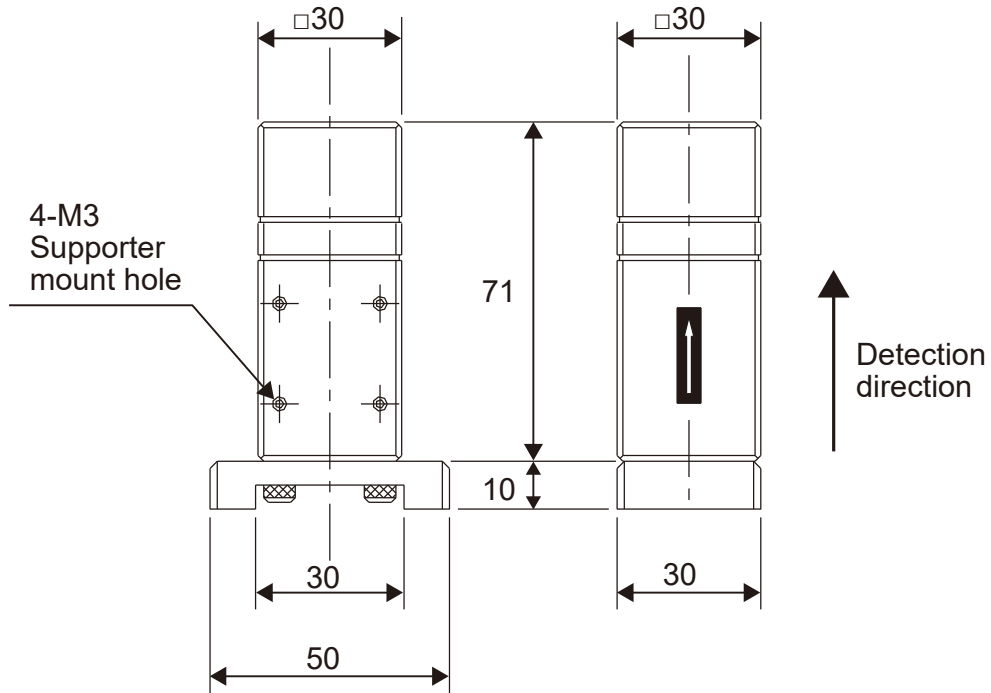

■ Outward dimensions (VP-3544C / D)

Type C