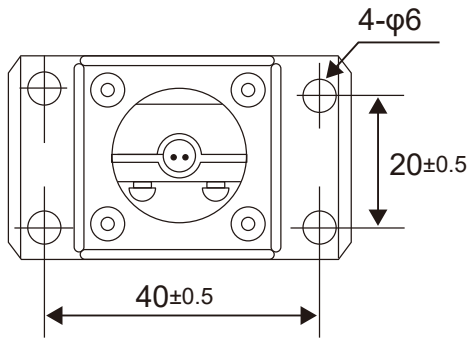

■ Outward dimensions (VP-3374C / D)

Type D