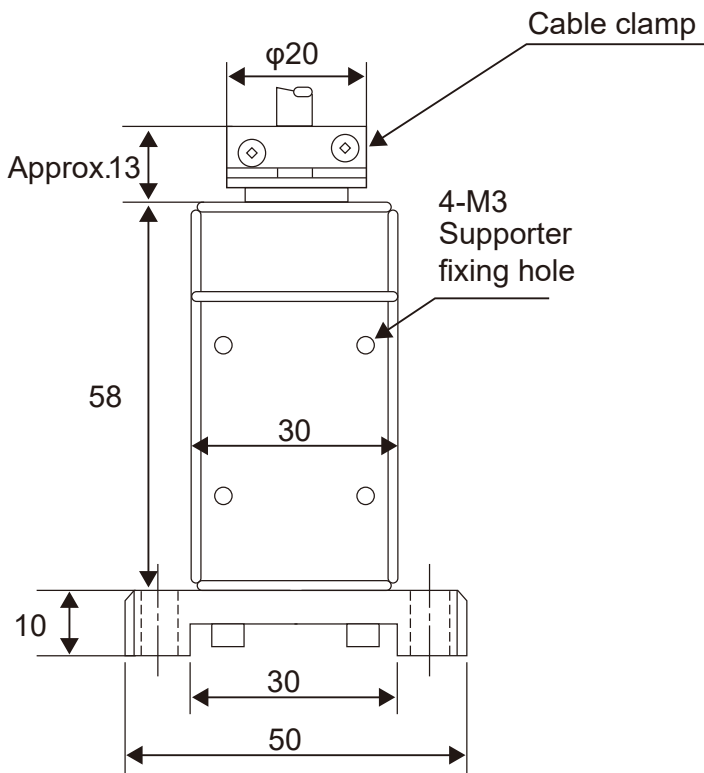

■ Outward dimensions (VP-3374C / D)

Type D