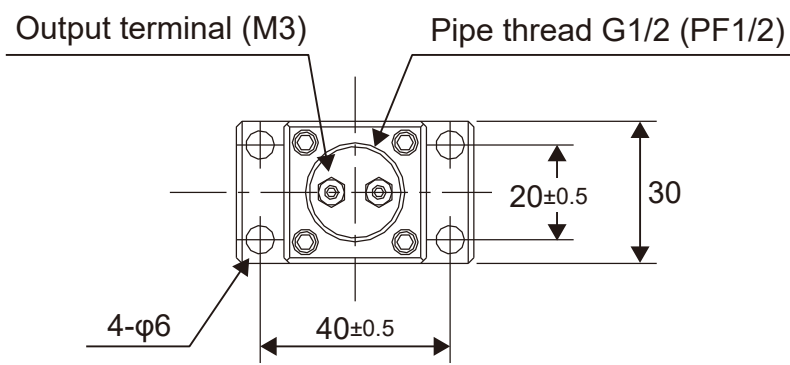

■ Outward dimensions (VP-3144C / D)

Type C