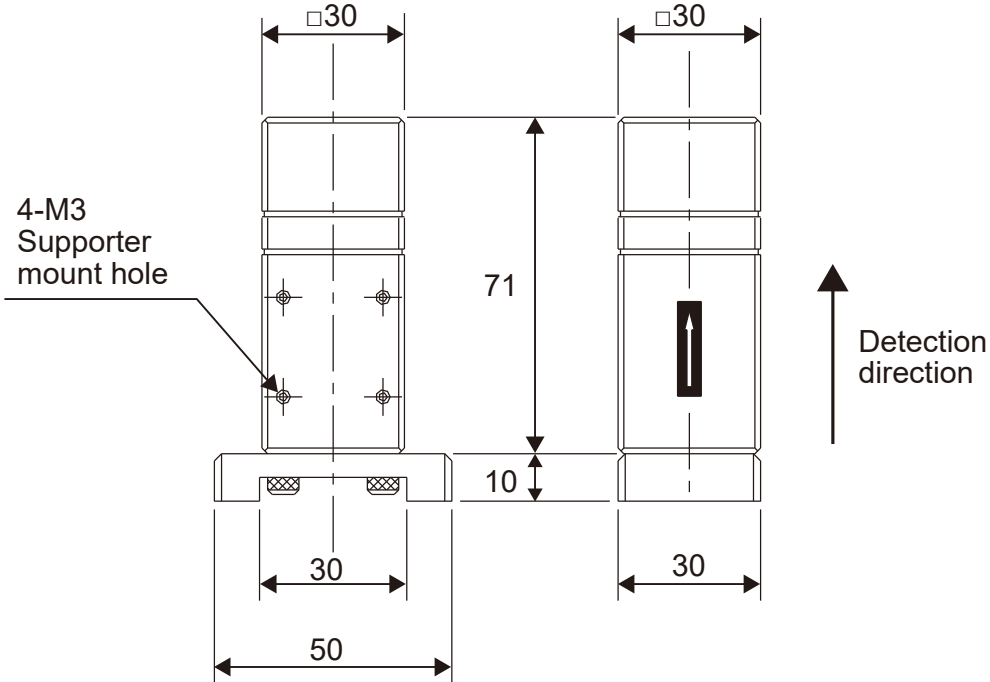

■ Outward dimensions (VP-3144C / D)

Type C